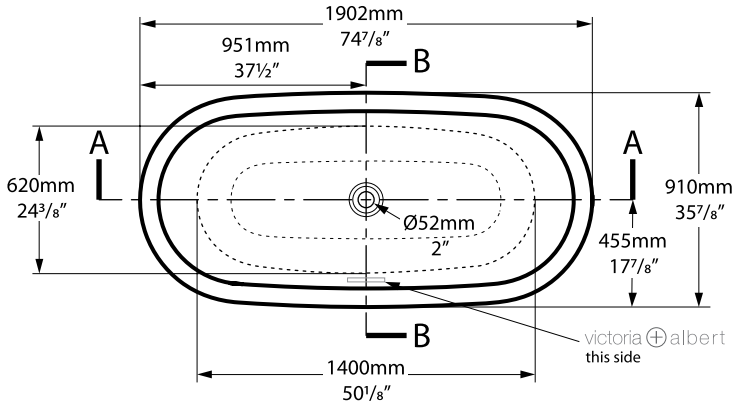

Recommended: K12

K12

Related collections

Radford 51 Basin

Lido

Elwick

RAD-N-xx-NO

Top view

Front view

Side view

Section BB

Section AA

Rim detail

*All measurements subject to +/-5% tolerance